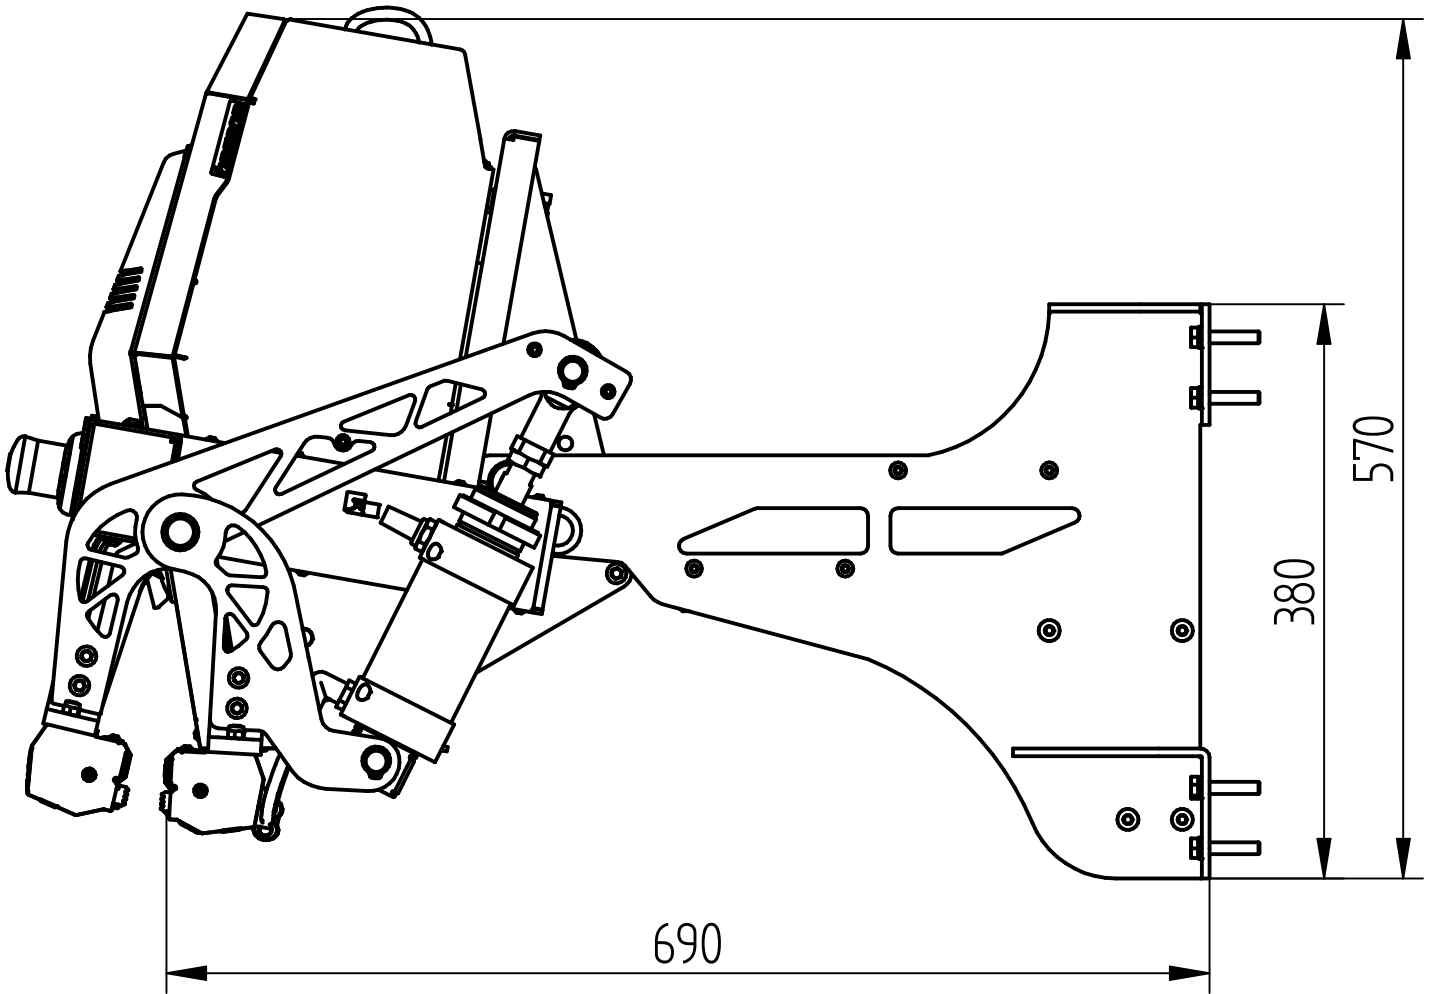

Project ref. no.: PR-0124

250 mm

Sealing

Sablou  
A3