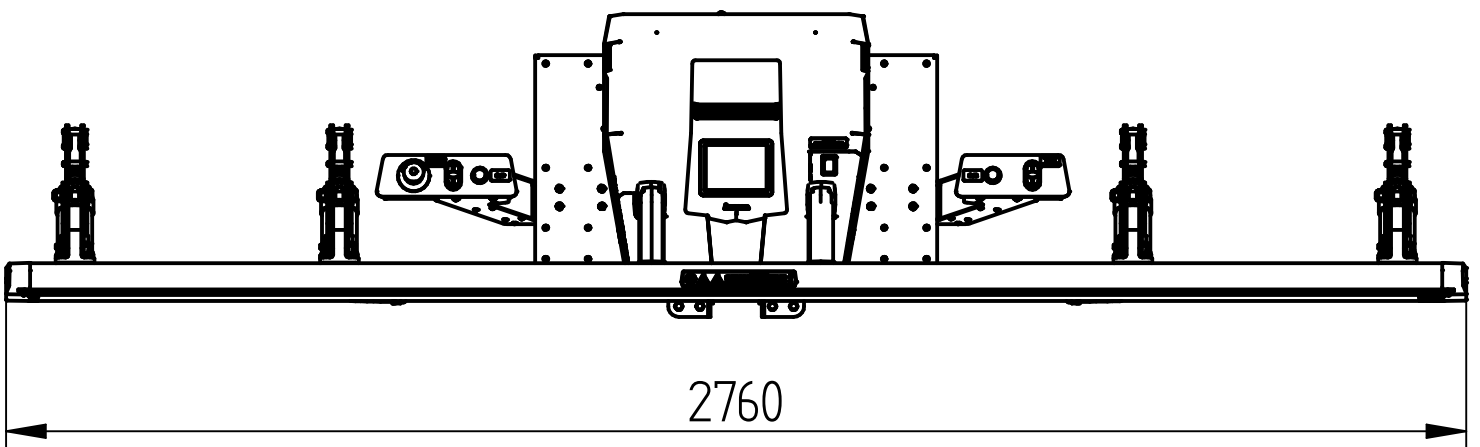

Project ref. no.: PR-0124

250 mm

Sealing

Sablou  
A3