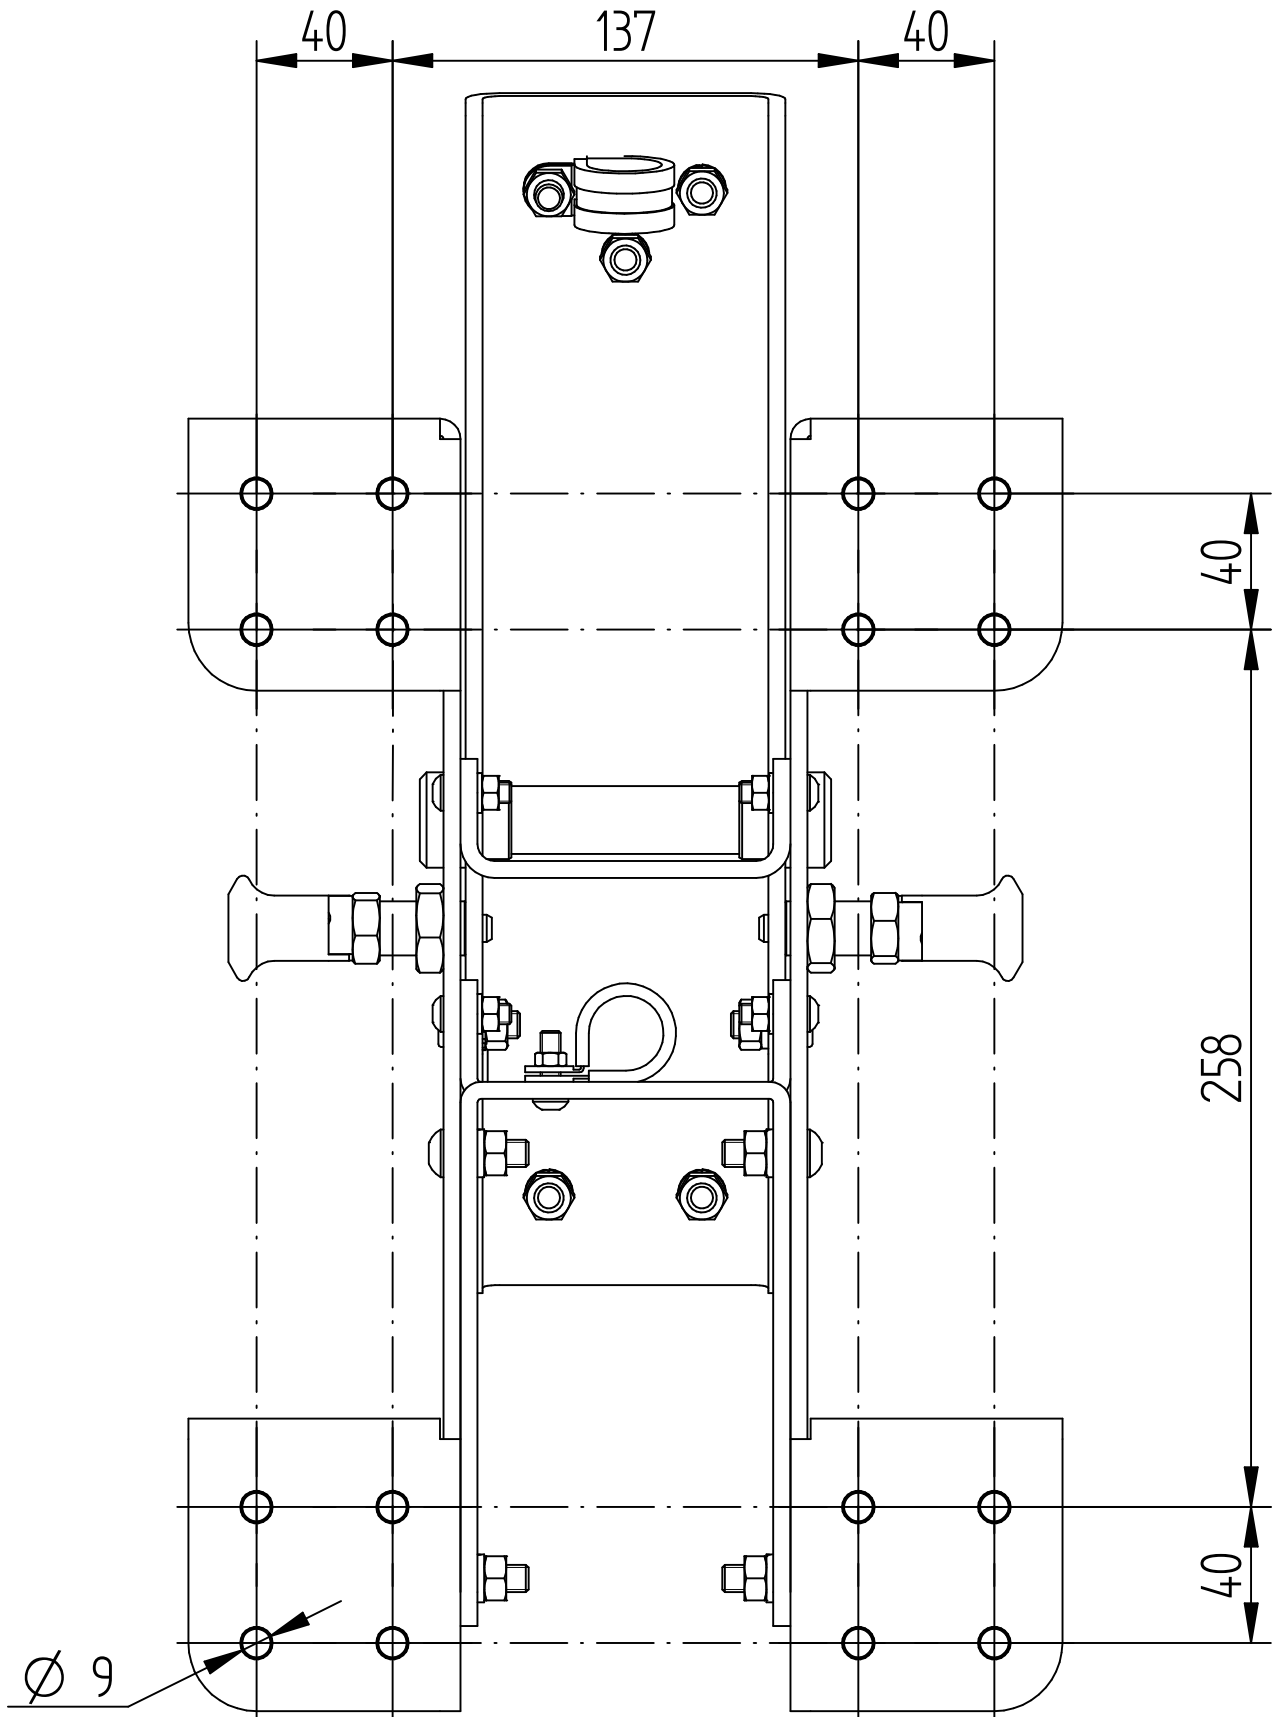

Project ref. no.: PR-0124

250 mm

Sealing

Sablou  
A3