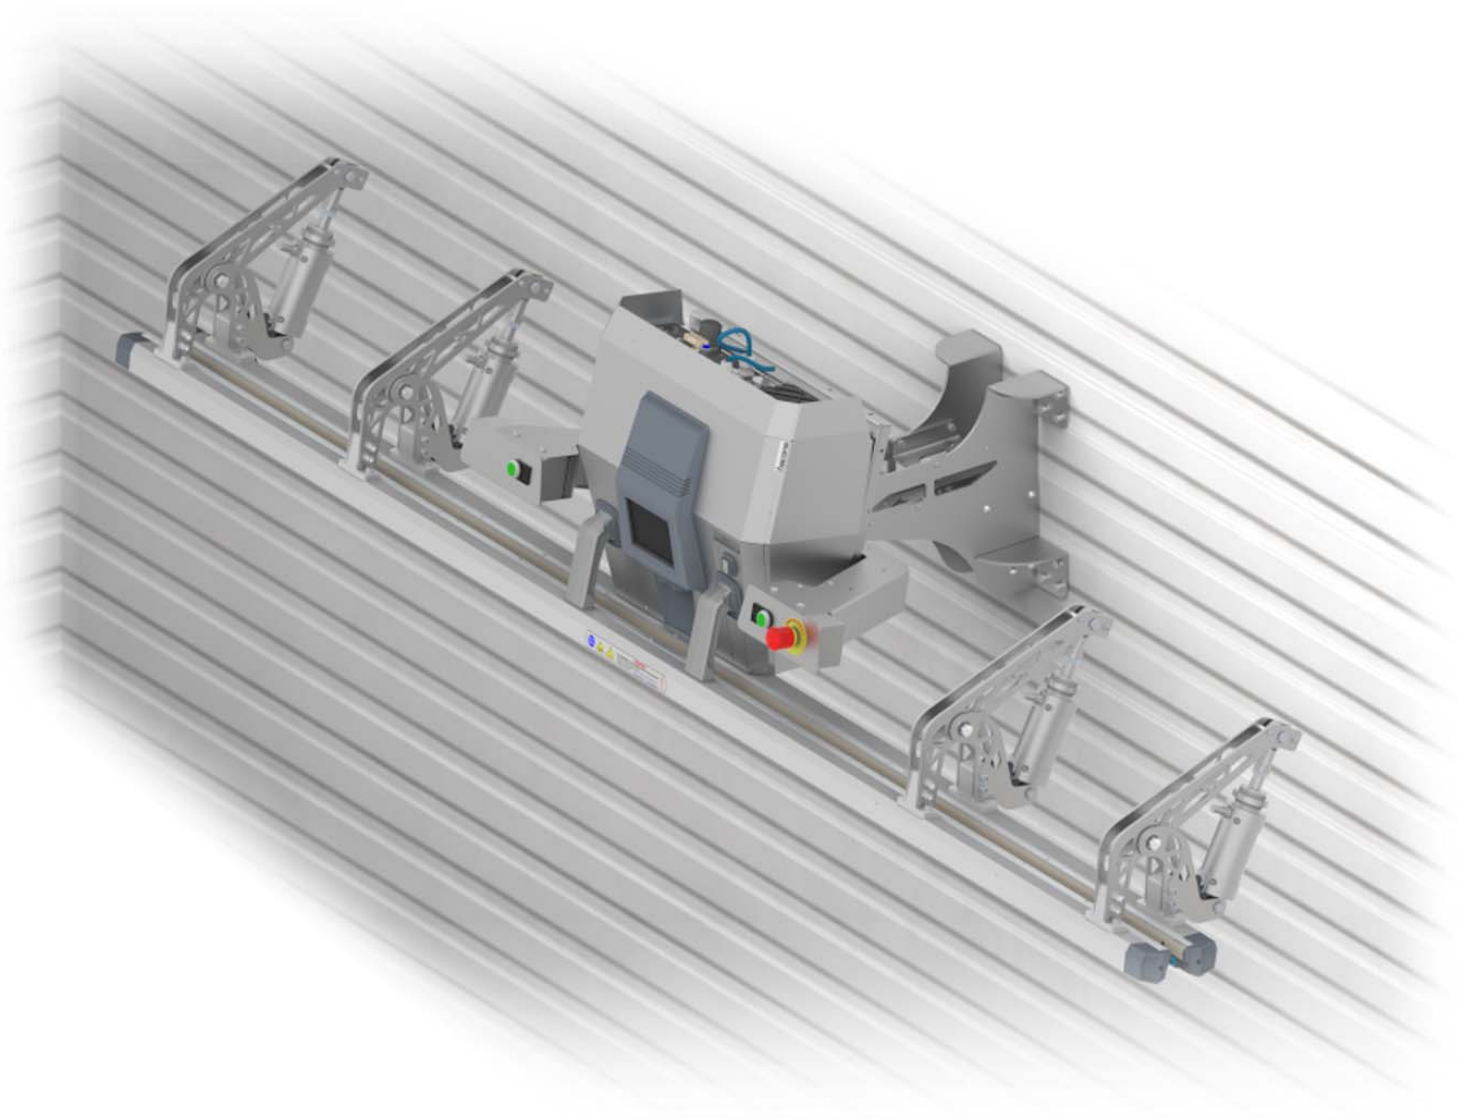

Project ref. no.: PR-0124

250 mm

Sealing

Sablou  
A3